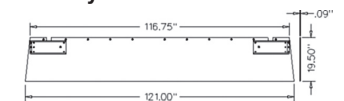

A: 116.75" Length B: 0.09" C: 19.50" Width D: 121.00"
For Models: (MOWER CONDITIONER: 925)

A-AE585786 Curtain, Mower Cond. 13.57 lbs.
Drop ship from factory.