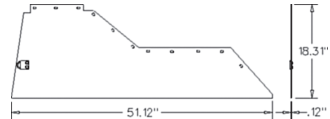

A-86567132 Safety Skirt, RH 5.21 lbs.

Drop ship from factory.

A: 18.12" Width B: 0.13" C: 58.00" Length
For Models: (MOWER CONDITIONER: 1441, 1442)

A-86503933 Safety Skirt, LH 2.59 lbs.

Rubber; Drop ship from factory.

A: 18.31" Width B: 0.12" C: 51.12" Length
For Models: (DISC MOWER: 1411, 1412)

A-86522269 Safety Skirt, Center 4.51 lbs.

Drop ship from factory.

A: 44.50" Length B: 0.13" C: 38.38" D: 18.12" Width
For Models: (DISC MOWER: 1431, 1432), (MOWER CONDITIONER: 1441, 1442), (DISCBINE HEADER: 2331, 2332, 2355)