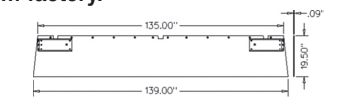

A: 135.00" Length B: 0.09" C: 19.50" Width D: 139.00"
For Models: (MOWER CONDITIONER: 935)

A-DC31786 Curtain, Safety, Front 4.42 lbs.
USA Usage Only; Drop ship from factory.