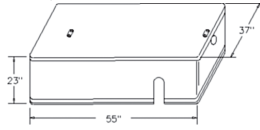

Drop ship from factory.

A: 92.12" Length B: 21.25" Width C: 0.10" D: 100.75"
For Models: (DISC MOWER: 415)

Disc Mower Curtains

Ford / New Holland

| PART | DESCRIPTION | |
|------|-------------|--|
|------|-------------|--|

A-274456 Curtain, Disc Mower 16.00 lbs.

A: 37.0" Width B: 55.0" Length C: 23.0"
For Models: (DISC MOWER: 442 ASN: 790001)

A-279824 Curtain, Disc Mower 18.40 lbs.

For Models: (DISC MOWER: 452)

A-86622313 Curtain, Disc Mower 22.10 lbs.