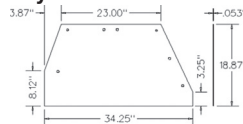

A: 23.00" Length B: 0.053" C: 18.87" Width D: 3.25"
E: 34.25" F: 8.12" G: 3.87"
For Models: (MOWER CONDITIONER: 1360 REV B, 1365), (HEADER: 8070 REV B, 8500 REV C)