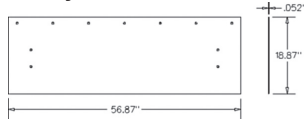

Length: 56.87" Width: 18.87"
For Models: (MOWER CONDITIONER: 1340)

A-700711831 Safety Curtain, Front, Center 1.46 lbs.
Drop ship from factory.