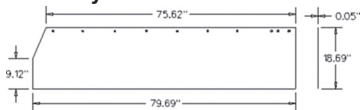

A: 75.62"   B: 0.05"   C: 18.69"   D: 79.69"   E: 9.12"
For Models: (MOWER CONDITIONER: 8309 9 FT, RIGHT SIDE, 8312 R & L SIDE)

A-700711832	Curtain, Safety, Front	2.56 lbs.

Drop ship from factory.