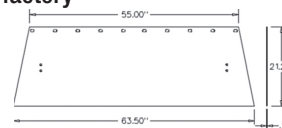

A: 55.00" Length   B: 21.25" Width   C: 0.10"   D: 63.50"
For Models: (DISC MOWER: 408 ASN: 851624)

A-9825994	Safety Skirt, Front, Center	12.61 lbs.

Drop ship from factory.