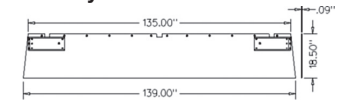

A-AE58577 Curtain, Mower Cond. 10.00 lbs.
Drop ship from factory.

A: 97.75" Length B: 0.09" C: 18.50" Width D: 102.50"
For Models: (MOWER CONDITIONER: 916)

A-AE58578 Curtain, Mower Cond. 10.00 lbs.
Drop ship from factory.

A: 116.75" Length B: 0.09" C: 18.50" Width D: 121.00"
For Models: (MOWER CONDITIONER: 926)

A-AE58579 Curtain, Mower Cond. 10.00 lbs.
Drop ship from factory.

A: 135.00" Length B: 0.09" C: 18.50" Width D: 139.00"
For Models: (MOWER CONDITIONER: 936)