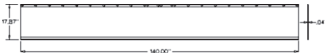

A: 0.04"	B: 140.00" Length	C: 17.87" Width
<i>For Models: (DISC MOWER: 5212, 5312)</i>		

A-528564	Curtain, Disc Mower	26.00 lbs.

For Models: (DISC MOWER: 5410)

Rhino

PART	DESCRIPTION	

A-3238700	Curtain, Disc Mower	16.80 lbs.
Length: 84.3"	Width: 36.610"	
<i>For Models: (DISC MOWER: DM82)</i>		

A-3238701	Curtain, Disc Mower	18.51 lbs.
Length: 97.24"	Width: 36.610"	
<i>For Models: (DISC MOWER: DM95)</i>		

Vicon

PART	DESCRIPTION	

A-B1310578	Curtain, Disc Mower	15.00 lbs.
Length: 60.380"	Width: 45.000"	
<i>For Models: (DISC MOWER: CM144)</i>		

A-90083106	Curtain, Disc Mower	16.79 lbs.
<i>For Models: (DISC MOWER: CM165 Series 14023)</i>		

A-EC1106957	Curtain, Disc Mower	16.00 lbs.
<i>For Models: (DISC MOWER: CM165 Series 14020-14023)</i>		

A-90081581	Curtain, Disc Mower	16.00 lbs.
Length: 98.380"	Width: 45.000"	
<i>For Models: (DISC MOWER: CM165 Series 14026, CM165 Series 14034)</i>		

A-97884569	Curtain, Disc Mower	17.30 lbs.
Length: 74.75"	Width: 45.000"	
<i>For Models: (DISC MOWER: CM166 Series 14030, CM166 Series 14034, CM165 Series 14013, 20, 23, 26, 34, 54, 26, 34 & 54)</i>		

A-B1310678	Curtain, Disc Mower	21.08 lbs.
<i>For Models: (DISC MOWER: CM167)</i>		

A-97884570	Curtain, Disc Mower	20.75 lbs.
Length: 95.5"	Width: 44.5"	
<i>For Models: (DISC MOWER: CM217, CM216 Series 14031, 14038, 14044, 14048 & 14055)</i>		

Vicon

PART	DESCRIPTION	

A-97884571	Curtain, Disc Mower	22.60 lbs.
44.5" X 106"		
<i>For Models: (DISC MOWER: CM240 Series 14035, CM240 Series 14035, 14039, 14052 & 14056, CM247)</i>		

A-90083107	Curtain, Disc Mower	21.50 lbs.
<i>For Models: (DISC MOWER: CM240 Series 14011-14022-14024, CM240 Series 14022-14024)</i>		

A-90081590	Curtain, Disc Mower	21.70 lbs.
Length: 101"	Width: 44.5"	
<i>For Models: (DISC MOWER: CM240 Series 14027)</i>		

A-B1799178	Curtain, Disc Mower	25.48 lbs.
<i>For Models: (DISC MOWER: CM2200)</i>		

A-B1721778	Curtain, Disc Mower	0.00 lbs.
<i>For Models: (DISC MOWER: DMP3200)</i>		

A-B1310778	Curtain, Disc Mower	26.82 lbs.
<i>For Models: (DISC MOWER: CM217)</i>		

A-B1310878	Curtain, Disc Mower	28.20 lbs.
<i>For Models: (DISC MOWER: CM247)</i>		

Parts are not original equipment parts and are not sponsored, affiliated, or otherwise connected with any major brand.