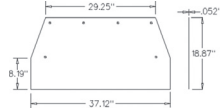

A: 29.25" Length B: 0.052" C: 18.87" Width D: 37.12" E: 8.12"
For Models: (MOWER CONDITIONER: 1340 REV C, 1360 REV B, 1365), (HEADER: 8070 REV B, 8500 REV C)

A-700713426 Safety Curtain, Front, Side 2.87 lbs.
Drop ship from factory