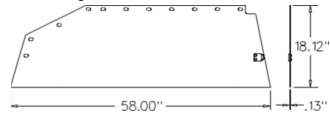

A: 18.12" Width B: 0.13" C: 58.00" Length
For Models: (MOWER CONDITIONER: 1441, 1442)

A-86503933 Safety Skirt, LH 2.59 lbs.

Rubber; Drop ship from factory.