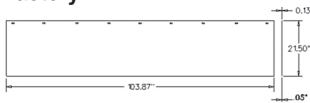

Length: 103.87" Width: 21.50"
For Models: (MOWER CONDITIONER: 1470)

Kuhn

PART	DESCRIPTION	

A-56165000 Curtain, Disc Mower 15.86 lbs.
Length: 56.5" Width: 42.5"
For Models: (DISC MOWER: GMD44)

A-56221000 Curtain, Disc Mower 18.40 lbs.
Length: 71.88" Width: 42.5"
For Models: (DISC MOWER: GMD55)

A-56206600 Curtain, Disc Mower 19.00 lbs.
Length: 86.81" Width: 42.5"
For Models: (DISC MOWER: GMD66)

Kuhn

PART	DESCRIPTION	

A-56224300 Curtain, Disc Mower 23.90 lbs.
Length: 100.000" Width: 42.500"
For Models: (DISC MOWER: GMD77)

Lely

PART	DESCRIPTION	

A-4120114650 Curtain, Disc Mower 0.00 lbs.
Length: 72.880" Width: 44.500"
For Models: (DISC MOWER: OPTIMO 165)

A-4120214980 Curtain, Disc Mower 20.00 lbs.
Length: 88.500" Width: 44.500"
For Models: (DISC MOWER: OPTIMO 205)

A-4120314960 Curtain, Disc Mower 22.25 lbs.
Length: 103.38" Width: 44.5"
For Models: (DISC MOWER: OPTIMO 240)

A-4121014990 Curtain, Disc Mower 24.52 lbs.
Length: 119.88" Width: 44.500"
For Models: (DISC MOWER: OPTIMO 280)

A-4121901950 Curtain, Disc Mower 26.66 lbs.
Length: 133.380" Width: 44.500"
For Models: (DISC MOWER: SPLENDIMO 320)

M & W

PART	DESCRIPTION	

A-3238700 Curtain, Disc Mower 16.80 lbs.
Length: 84.3" Width: 36.610"
For Models: (DISC MOWER: HC5)

A-3238701 Curtain, Disc Mower 18.51 lbs.
Length: 97.24" Width: 36.610"
For Models: (DISC MOWER: HC6)

A-3238702 Curtain, Disc Mower 21.14 lbs.
Length: 105.12" Width: 36.610"
For Models: (DISC MOWER: HC7)

New Idea

PART	DESCRIPTION	

A-526030 Curtain, Disc Mower 5.00 lbs.
Length: 73.100" Width: 43.300"
For Models: (DISC MOWER: 526, 5406)

A-526031 Curtain, Disc Mower 18.00 lbs.
Length: 88.810" Width: 43.300"
For Models: (DISC MOWER: 527, 5407)

A-528009 Curtain, Disc Mower 20.00 lbs.
Length: 102.63" Width: 43.30"
For Models: (DISC MOWER: 528, 5408)

A-528008 Curtain, Disc Mower 25.00 lbs.
Length: 119" Width: 43.3"
For Models: (DISC MOWER: 5409)

Parts are not original equipment parts and are not sponsored, affiliated, or otherwise connected with any major brand.