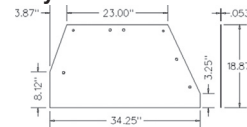

A: 23.00" Length   B: 0.053"   C: 18.87" Width   D: 3.25"
E: 34.25"   F: 8.12"   G: 3.87"
For Models: (MOWER CONDITIONER: 8315), (HEADER: 8850)