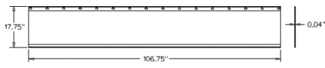

Disc Mower Curtains

New Idea

PART	DESCRIPTION	

A-528304	Curtain, Safety, Front	4.00 lbs.

A: 0.04	B: 106.75" Length	C: 17.75" Width
<i>For Models: (DISC MOWER: 5209)</i>		

A-528306	Safety Curtain, Inner	0.52 lbs.