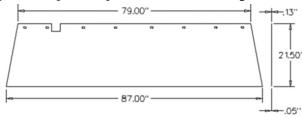

A: 79.00" Length B: 0.13" C: 21.50" Width D: 0.05" E: 87.00"
For Models: (MOWER CONDITIONER: 1350, 1360, 1460, 1470)

A-DC31785 Curtain, Safety, Front 5.49 lbs.
USA Usage Only; Drop ship from factory.