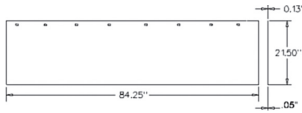

Length: 84.25" Width: 21.50"
For Models: (MOWER CONDITIONER: 1360, 1460)

A-DC32952 Curtain, Safety, Front 6.57 lbs.
Drop ship from factory.