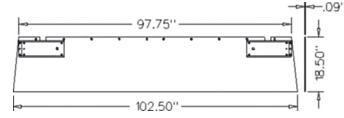

John Deere

PART	DESCRIPTION	

A-AE58577 Curtain, Mower Cond. 10.00 lbs.
Drop ship from factory.

A: 97.75" Length B: 0.09" C: 18.50" Width D: 102.50"
For Models: (MOWER CONDITIONER: 916)

A-AE58578 Curtain, Mower Cond. 10.00 lbs.
Drop ship from factory.