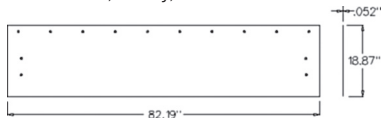

Disc Mower Curtains

Parts are not original equipment parts and are not sponsored, affiliated, or otherwise connected with any major brand.

Bush Hog

PART	DESCRIPTION	
A-88630	Curtain, Disc Mower	22.00 lbs.
Length: 93.12" Width: 44.940"		
<i>For Models: (DISC MOWER: DM7 7 Ft. Curtain)</i>		
A-88629	Curtain, Disc Mower	24.20 lbs.
Length: 105.21" Width: 44.940"		
<i>For Models: (DISC MOWER: DM8 8 Ft. Curtain)</i>		
A-88628	Curtain, Disc Mower	27.40 lbs.
Length: 123.120" Width: 44.940"		
<i>For Models: (DISC MOWER: DM9 9 Ft. Curtain)</i>		

Case-IH

PART	DESCRIPTION	
A-ZA526030	Curtain, Disc Mower	5.00 lbs.
Length: 73.100" Width: 43.300"		
<i>For Models: (DISC MOWER: 3204)</i>		
A-ZA526031	Curtain, Disc Mower	18.00 lbs.
Length: 88.810" Width: 43.300"		
<i>For Models: (DISC MOWER: 3205)</i>		
A-ZA526032	Curtain, Disc Mower	20.00 lbs.
Length: 102.63" Width: 43.3"		
<i>For Models: (DISC MOWER: 3206)</i>		
A-ZA526754	Curtain, Safety, Front	4.00 lbs.
A: 0.04" B: 106.75" C: 17.75"		
<i>For Models: (MOWER CONDITIONER: 3309)</i>		
A-ZA527081	Safety Curtain, Inner	0.52 lbs.
A: 0.04" B: 7.37" C: 17.87"		
<i>For Models: (MOWER CONDITIONER: 3309)</i>		

A-700712529	Curtain, Safety, Front	3.00 lbs.

Length: 82.19"   Width: 18.87"
For Models: (MOWER CONDITIONER: 8309 9 FT)

A-700711830	Curtain, Mower Cond.	3.79 lbs.

Drop ship from factory.