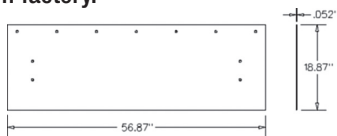

Length: 56.87"   Width: 18.87"
For Models: (MOWER CONDITIONER: 8312)

Case-IH

PART	DESCRIPTION	
A-700711831	Safety Curtain, Front, Center	1.46 lbs.

Drop ship from factory.