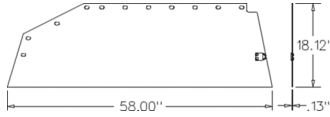

A: 95.330" Length B: 51.630" Width
For Models: (DISC MOWER: 615)

A-86622314 Curtain, Disc Mower 23.70 lbs.

A: 109.500" Length B: 51.630" Width
For Models: (DISC MOWER: 616)

A-86622315 Curtain, Disc Mower 23.90 lbs.

A: 125.250" Length B: 51.630" Width
For Models: (DISC MOWER: 617)

A-86567130 Safety Skirt, LH 5.24 lbs.

Drop ship from factory.

A: 18.12" Width B: 0.13 C: 58.00" Length
For Models: (MOWER CONDITIONER: 1441, 1442)