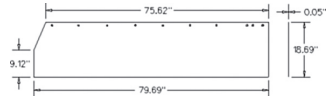

Hesston

| PART | DESCRIPTION | |
|------|-------------|--|
|------|-------------|--|

A-700712529 Curtain, Safety, Front 3.00 lbs.

Length: 82.19" Width: 18.87"
For Models: (MOWER CONDITIONER: 1320 REV C)

A-700711830 Curtain, Mower Cond. 3.79 lbs.
Drop ship from factory.