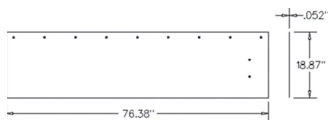

A: 0.052" B: 18.87" Width C: 76.38" Length
For Models: (MOWER CONDITIONER: 1360 REV B, 1365), (HEADER: 8070 REV B, 8500 REV C)

A-700713427 Safety Curtain, Side (LH/RH) 1.32 lbs.
Drop ship from factory.