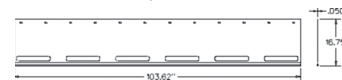

For Models: (DISC MOWER: 1008)

A-PZDZ0413 Curtain, Safety, Front 3.50 lbs.

PZDZ0504

For Models: (DISC MOWER: 1050 1986)

A-PZDG037 Curtain, Safety, Front 8.50 lbs.

Length: 103.62" Width: 16.75"
For Models: (DISC MOWER: 1060 1986)