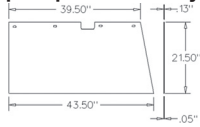

Disc Mower Curtains

John Deere

PART	DESCRIPTION	

A-DC31784 Curtain, Safety, Front 2.78 lbs.
USA Usage Only; Drop ship from factory.

A: 39.50" Length B: 0.13" C: 21.50" Width D: 0.05" E: 43.50"
For Models: (MOWER CONDITIONER: 1350, 1360, 1460, 1470)

A-DC33974 Safety Curtain, RH 5.10 lbs.
USA Usage Only; Drop ship from factory.