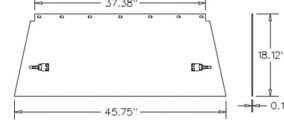

Ford / New Holland

PART	DESCRIPTION	

A-86522272 Safety Skirt, Front 4.39 lbs.

Drop ship from factory.

A: 37.38" Length B: 18.12" Width C: 0.13" D: 45.75"
For Models: (DISC MOWER: 1431, 1432), (MOWER CONDITIONER: 1441, 1442), (DISCBINE HEADER: 2331, 2332)

A-86522266 Safety Skirt, RH 2.75 lbs.

Drop ship from factory.