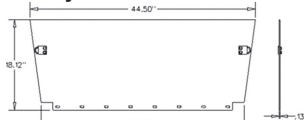

A-86567132 Safety Skirt, RH 5.21 lbs.

Drop ship from factory.

A: 18.12" Width B: 0.13" C: 58.00" Length
For Models: (MOWER CONDITIONER: 1441, 1442)

A-86503933 Safety Skirt, LH 2.59 lbs.

Rubber; Drop ship from factory.

A: 18.31" Width B: 0.12" C: 51.12" Length
For Models: (DISC MOWER: 1411, 1412)

A-86522269 Safety Skirt, Center 4.51 lbs.

Drop ship from factory.

A: 44.50" Length B: 0.13" C: 38.38" D: 18.12" Width
For Models: (DISC MOWER: 1431, 1432), (MOWER CONDITIONER: 1441, 1442), (DISCBINE HEADER: 2331, 2332, 2355)