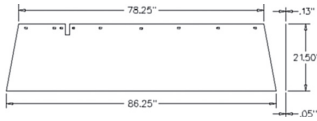

A: 78.25" Length DB: 0.13" C: 21.50" Width D: 0.05" E: 86.25"
For Models: (MOWER CONDITIONER: 1350, 1360, 1460, 1470)

A-DC31783 Safety Curtain, Left Side 5.43 lbs.
USA Usage Only; Drop ship from factory.