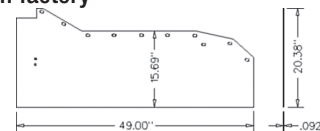

Drop ship from factory

A: 0.052" B: 18.87" Width C: 76.38" Length
For Models: (MOWER CONDITIONER: 8315), (HEADER: 8850)

| | | |
|--------------------|------------------------------|-----------|
| A-700713427 | Safety Curtain, Side (LH/RH) | 1.32 lbs. |
|--------------------|------------------------------|-----------|

Drop ship from factory.

A: 23.00" Length B: 0.053" C: 18.87" Width D: 3.25"
 E: 34.25" F: 8.12" G: 3.87"
For Models: (MOWER CONDITIONER: 8315), (HEADER: 8850)

Ford / New Holland

| PART | DESCRIPTION | |
|------------------|------------------|-----------|
| A-9806628 | Safety Skirt, LH | 3.44 lbs. |

Drop ship from factory

A: 15.69" B: 20.38" Width C: 15.69" D: 49.00" Length
For Models: (DISC MOWER: 408 ASN: 851624, 411 ASN: 870428, 412, 415)

| | | |
|------------------|-----------------------------|-----------|
| A-9843749 | Safety Skirt, Front, Center | 7.87 lbs. |
|------------------|-----------------------------|-----------|