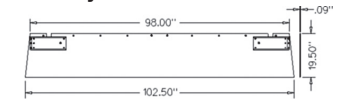

A: 98.00" Length B: 0.09" C: 19.50" Width D: 102.50"
For Models: (MOWER CONDITIONER: 910, 915, 920, 930)

A-AE585785 Curtain, Mower Cond. 15.00 lbs.
Drop ship from factory.