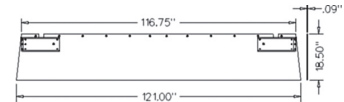

A: 116.75" Length B: 0.09" C: 18.50" Width D: 121.00"
For Models: (MOWER CONDITIONER: 926)

A-AE58579 Curtain, Mower Cond. 10.00 lbs.
Drop ship from factory.