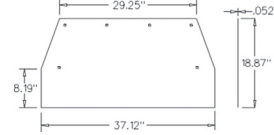

| | | |
|--------------------|----------------------|-----------|
| A-700711830 | Curtain, Mower Cond. | 3.79 lbs. |
|--------------------|----------------------|-----------|

Drop ship from factory.

A: 75.62" B: 0.05" C: 18.69" D: 79.69" E: 9.12"
For Models: (MOWER CONDITIONER: 8309 9 FT, RIGHT SIDE, 8312 R & L SIDE)

Length: 56.87" Width: 18.87"
For Models: (MOWER CONDITIONER: 8312)

Case-IH

| PART | DESCRIPTION | |
|--------------------|-------------------------------|-----------|
| A-700711831 | Safety Curtain, Front, Center | 1.46 lbs. |

Drop ship from factory.

A: 29.25" Length B: 0.052" C: 18.87" Width D: 37.12" E: 8.19"
For Models: (MOWER CONDITIONER: 8312, 8315), (HEADER: 8850)

| | | |
|--------------------|-----------------------------|-----------|
| A-700713426 | Safety Curtain, Front, Side | 2.87 lbs. |
|--------------------|-----------------------------|-----------|