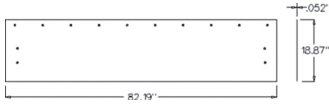

Hesston

| PART | DESCRIPTION | |
|------|-------------|--|
|------|-------------|--|

A-700712529 Curtain, Safety, Front 3.00 lbs.

Length: 82.19" Width: 18.87"
For Models: (MOWER CONDITIONER: 1320 REV C)

A-700711830 Curtain, Mower Cond. 3.79 lbs.
Drop ship from factory.