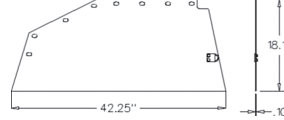

A: 18.12" Width B: 0.10" C: 42.25" Length
For Models: (DISC MOWER: 1431, 1432), (DISCBINE HEADER: 2331, 2332, 2355)

Hesston

PART	DESCRIPTION	

A-526030 Curtain, Disc Mower 5.00 lbs.

A: 73.100" Length B: 43.300" Width
For Models: (DISC MOWER: 1004)

A-526031 Curtain, Disc Mower 18.00 lbs.

Length: 88.810" Width: 43.300"
For Models: (DISC MOWER: 1005)

A-528009 Curtain, Disc Mower 20.00 lbs.

Length: 102.63" Width: 43.30"
For Models: (DISC MOWER: 1006)

A-528008 Curtain, Disc Mower 25.00 lbs.

Length: 119" Width: 43.3"
For Models: (DISC MOWER: 1007)

A-528564 Curtain, Disc Mower 26.00 lbs.

For Models: (DISC MOWER: 1008)

A-PZDZ0413 Curtain, Safety, Front 3.50 lbs.

PZDZ0504