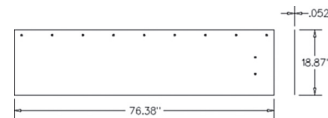

A: 0.052"   B: 18.87" Width   C: 76.38" Length
For Models: (MOWER CONDITIONER: 8315), (HEADER: 8850)

A-700713427	Safety Curtain, Side (LH/RH)	1.32 lbs.

Drop ship from factory.