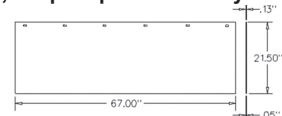

Length: 67.00" Width: 21.50"
For Models: (MOWER CONDITIONER: 1350)