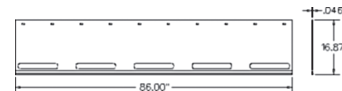

Disc Mower Curtains

Ford / New Holland

PART	DESCRIPTION	

A-274456 Curtain, Disc Mower 16.00 lbs.

A: 37.0" Width B: 55.0" Length C: 23.0"
For Models: (DISC MOWER: 442 ASN: 790001)

A-279824 Curtain, Disc Mower 18.40 lbs.

For Models: (DISC MOWER: 452)

A-86622313 Curtain, Disc Mower 22.10 lbs.

A: 95.330" Length B: 51.630" Width
For Models: (DISC MOWER: 615)

A-86622314 Curtain, Disc Mower 23.70 lbs.

A: 109.500" Length B: 51.630" Width
For Models: (DISC MOWER: 616)

A-86622315 Curtain, Disc Mower 23.90 lbs.

A: 125.250" Length B: 51.630" Width
For Models: (DISC MOWER: 617)

A-86567130 Safety Skirt, LH 5.24 lbs.

Drop ship from factory.

A: 18.12" Width B: 0.13 C: 58.00" Length
For Models: (MOWER CONDITIONER: 1441, 1442)

A-86567132 Safety Skirt, RH 5.21 lbs.

Drop ship from factory.

A: 18.12" Width B: 0.13" C: 58.00" Length
For Models: (MOWER CONDITIONER: 1441, 1442)

A-86503933 Safety Skirt, LH 2.59 lbs.

Rubber; Drop ship from factory.

A: 18.31" Width B: 0.12" C: 51.12" Length
For Models: (DISC MOWER: 1411, 1412)

A-86522269 Safety Skirt, Center 4.51 lbs.

Drop ship from factory.

A: 44.50" Length B: 0.13" C: 38.38" D: 18.12" Width
For Models: (DISC MOWER: 1431, 1432), (MOWER CONDITIONER: 1441, 1442), (DISCBINE HEADER: 2331, 2332, 2355)

Ford / New Holland

PART	DESCRIPTION	

A-86522272 Safety Skirt, Front 4.39 lbs.

Drop ship from factory.

A: 37.38" Length B: 18.12" Width C: 0.13" D: 45.75"
For Models: (DISC MOWER: 1431, 1432), (MOWER CONDITIONER: 1441, 1442), (DISCBINE HEADER: 2331, 2332)

A-86522266 Safety Skirt, RH 2.75 lbs.

Drop ship from factory.

A: 18.12" Width B: 0.10" C: 42.25" Length
For Models: (DISC MOWER: 1431, 1432), (DISCBINE HEADER: 2331, 2332, 2355)

Hesston

PART	DESCRIPTION	

A-526030 Curtain, Disc Mower 5.00 lbs.