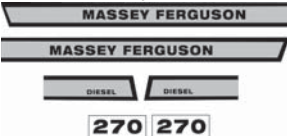

For Models: 270

A-M610HB1 Hood Decal 0.22 Lbs.