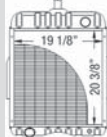

Dim/Info:
Core Size: 20.00" Wide
20.375" High
4 Rows of Tubes
7 Fins per Inch

BELARUS

BOBCAT

For Models: (666, 686, HYDRO 70, HYDRO 86 ALL W/ DIESEL ENGINE)

JCB

A-378713R92 Radiator 31.98 Lbs.