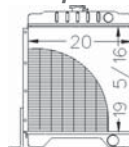

Dim/Info:
Core Size: 20.000" Wide
19.312" High
3 Rows of Tubes
5 Fins per Inch

For Models: 1838 W/ DIESEL ENGINE

A-301877A2 Radiator 34.00 Lbs.
Replaces: 1347609C1