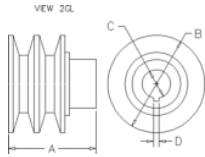

Cooling Systems

Parts are not original equipment parts and are not sponsored, affiliated, or otherwise connected with any major brand.

A-APL5002 Pulley, 2V-Groove 3.50 Lbs.
A: 3.280" B: 3.650" C: .875" D: .156" E: For 16mm Belts

A-APL5001 Pulley, 2V-Groove 4.00 Lbs.
A: 3.640" B: 3.470" C: .875" D: .156" E: For 22mm Belts

For Models: