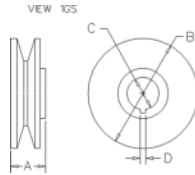

ZETOR

SCHWARTZ
SPEECO

A-ADR5008	Pulley, 1V-Groove	0.30 Lbs.
A: .710"	B: 2.600"	C: .670"
D: N/A	E: For 10mm Belts	
A-AFD5020	Pulley, 1V-Groove	0.50 Lbs.
A: .780"	B: 2.485"	C: .670"
D: N/A	E: For 7/16" Belts	
A-ADR5019	Pulley, 1V-Groove	0.80 Lbs.
A: .875"	B: 2.625"	C: .670"
D: N/A	E: For 10mm Belts	
A-ADR5021	Pulley, 1V-Groove	1.30 Lbs.
A: .920"	B: 3.200"	C: .670"
D: N/A	E: For 13mm Belts	
A-AFD5008	Pulley, 1V-Groove	1.30 Lbs.
A: .930"	B: 3.375"	C: .670"
D: N/A	E: For 13mm Belts	
A-ADR5052	Pulley, 1V-Groove	0.70 Lbs.
A: .940"	B: 2.625"	C: .670"
D: .156"	E: For 13mm Belts	
A-GFD5000	Pulley, 1V-Groove w/ Key Way	1.00 Lbs.
A: .950"	B: 3.735"	C: .670"
D: N/A	E: For 16mm Belts	
A-APL5000	Pulley, 1V-Groove	1.14 Lbs.
A: 1.000"	B: 3.100"	C: .670"
D: N/A	E: For 16mm Belts	
A-GDR5002	Pulley, 1V-Groove	0.50 Lbs.
A: 1.040"	B: 2.480"	C: .670"
D: N/A	E: For 16-19mm Belts	
A-GFD5003	Pulley, 1V-Groove W/ Key Way	1.30 Lbs.
A: 1.160"	B: 3.680"	C: .670"
D: .156"	E: For 16mm Belts	
A-GLU5000	Pulley, 1V-Groove w/ Key Way	1.40 Lbs.
A: 1.180"	B: 3.470"	C: .592"
D: .125"	E: For 13mm Belts	
A-GDR5001	Pulley, 1V-Groove	1.60 Lbs.
A: 1.250"	B: 3.230"	C: .670"
D: .156"	E: For 13mm Belts	
A-ADR5042	Pulley, 1V-Groove	1.70 Lbs.
A: 1.320"	B: 3.550"	C: .875"
D: N/A	E: For 13mm Belts	
A-ADR5022	Pulley, 1V-Groove	3.00 Lbs.
A: 1.480"	B: 4.220"	C: .670"
D: N/A	E: For 16mm Belts	