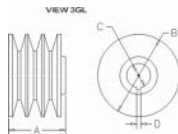

A-ADR5018 Pulley, 3V-Groove 3.30 Lbs.
A: 2.200" B: 3.470" C: .875" D: .156" E: For 13mm Belts

For Models: