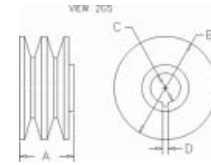

ZETOR

SCHWARTZ
SPEECO

A-ADR5008	Pulley, 1V-Groove	0.30 Lbs.
A: .710"	B: 2.600"	C: .670"
D: N/A	E: For 10mm Belts	
A-AFD5020	Pulley, 1V-Groove	0.50 Lbs.
A: .780"	B: 2.485"	C: .670"
D: N/A	E: For 7/16" Belts	
A-ADR5019	Pulley, 1V-Groove	0.80 Lbs.
A: .875"	B: 2.625"	C: .670"
D: N/A	E: For 10mm Belts	
A-ADR5021	Pulley, 1V-Groove	1.30 Lbs.
A: .920"	B: 3.200"	C: .670"
D: N/A	E: For 13mm Belts	
A-AFD5008	Pulley, 1V-Groove	1.30 Lbs.
A: .930"	B: 3.375"	C: .670"
D: N/A	E: For 13mm Belts	
A-ADR5052	Pulley, 1V-Groove	0.70 Lbs.
A: .940"	B: 2.625"	C: .670"
D: .156"	E: For 13mm Belts	
A-GFD5000	Pulley, 1V-Groove w/ Key Way	1.00 Lbs.
A: .950"	B: 3.735"	C: .670"
D: N/A	E: For 16mm Belts	
A-APL5000	Pulley, 1V-Groove	1.14 Lbs.
A: 1.000"	B: 3.100"	C: .670"
D: N/A	E: For 16mm Belts	
A-GDR5002	Pulley, 1V-Groove	0.50 Lbs.
A: 1.040"	B: 2.480"	C: .670"
D: N/A	E: For 16-19mm Belts	
A-GFD5003	Pulley, 1V-Groove W/ Key Way	1.30 Lbs.
A: 1.160"	B: 3.680"	C: .670"
D: .156"	E: For 16mm Belts	
A-GLU5000	Pulley, 1V-Groove w/ Key Way	1.40 Lbs.
A: 1.180"	B: 3.470"	C: .592"
D: .125"	E: For 13mm Belts	
A-GDR5001	Pulley, 1V-Groove	1.60 Lbs.
A: 1.250"	B: 3.230"	C: .670"
D: .156"	E: For 13mm Belts	
A-ADR5042	Pulley, 1V-Groove	1.70 Lbs.
A: 1.320"	B: 3.550"	C: .875"
D: N/A	E: For 13mm Belts	
A-ADR5022	Pulley, 1V-Groove	3.00 Lbs.
A: 1.480"	B: 4.220"	C: .670"
D: N/A	E: For 16mm Belts	